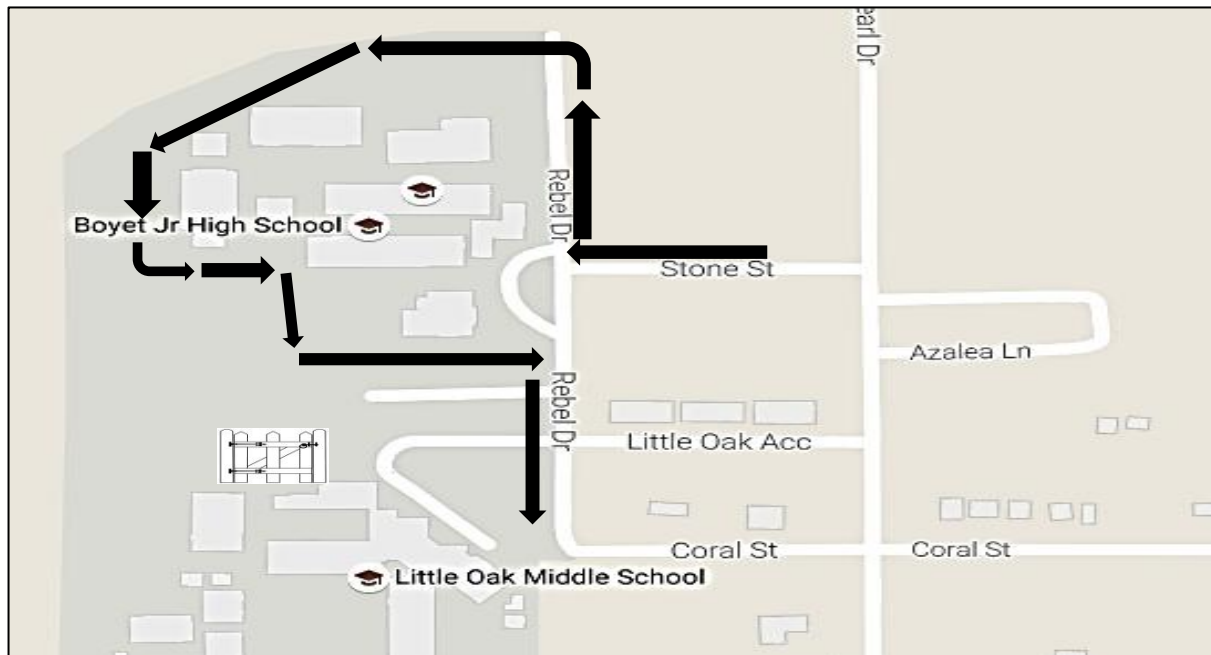

2017-2018 Morning Carline Route

Beginning August 10, **ALL** car riders must adhere to the new carline route. Follow the one-way route beginning on Stone Street. Turn RIGHT on Rebel Drive and drive through the Boyet faculty parking lot. Go through the gate and follow the gravel drive. Once in front of Boyet's gym, students will be dropped off. Please exit through Boyet's parking lot, and take a right on Rebel Drive. Both Stone and Coral are one way streets.

2017-2018 PM Carline Route

Follow the one-way route beginning on Stone Street. Turn RIGHT on Rebel Drive and drive through the Boyet faculty parking lot. Go through the gate and follow the gravel drive. Once in front of Boyet's gym, students will be picked up. Please exit through Boyet's parking lot, and take a right on Rebel Drive. Both Stone and Coral are one way streets.